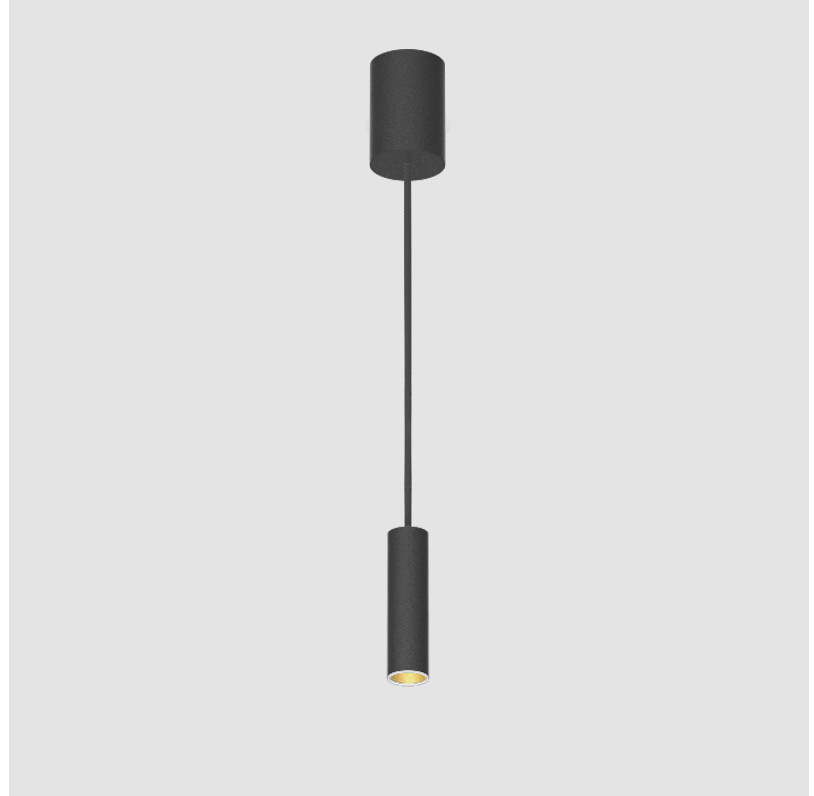

GENERAL

Series: Hangover
Subseries: Hangover Monopoint Surface Canopy
Brand: Prolicht
Division: Architectural
Mounting Type: Suspension
Mounting Location: Ceiling
Subcategory: Pendant

PHYSICAL

Shape: Cylinder
Diameter (mm): 40
Diameter (in): 1 ⁹/₁₆
Height (mm): 150
Height (in): 5 ⁷/₈
Max. Overall Height (mm): 2150
Max. Overall Height (in): 84 ⁵/₈
Light Distribution: Downlight
Weight (kg): 0.75
Weight (lbs): 1.65
Diffuser: Shine Ring 0-6
Fixture Finish: SSR / BKV / CWI / CRY / HAB / UFT / ITA / RUA / FTG / MYG / LOD / PUS / FRO / FUP / KIA / POP / BLS / SPG / MEY / GOH / GUM / CHC / COM / ABZ / JAG / OBR / MOS / ROR
Fixture Material: Aluminum
Cable Details: 2000mm / 6000mm Cable in White / Black / Orange / Red

ELECTRICAL

Lamp Type: LED (Zhaga Standard)
Input Wattage (W): 10.9
Total Output Wattage (W): 9
Dimming: Non-Dimmable
Driver Included: Yes
Driver Location: Integrated
Driver Type: Constant Current
Driver Class: Class 2
Input Voltage (V): 120
Constant Current (MA): 500
Upon Request: Remote: 0-10Vdc dimming / Phase dimming 120Vac

LED

Number of LEDs: 1
Color Temperature (°K): 2700 / 3000 / 4000
Max. Delivered Lumen (lm): 842
CRI: >90 CRI
Lamp Life (hrs): 50000

OPTICAL

Reflector°: 40 / 50

RATINGS AND CERTIFICATIONS

Certified By: Certified for North American Standards
IP rating: IP20